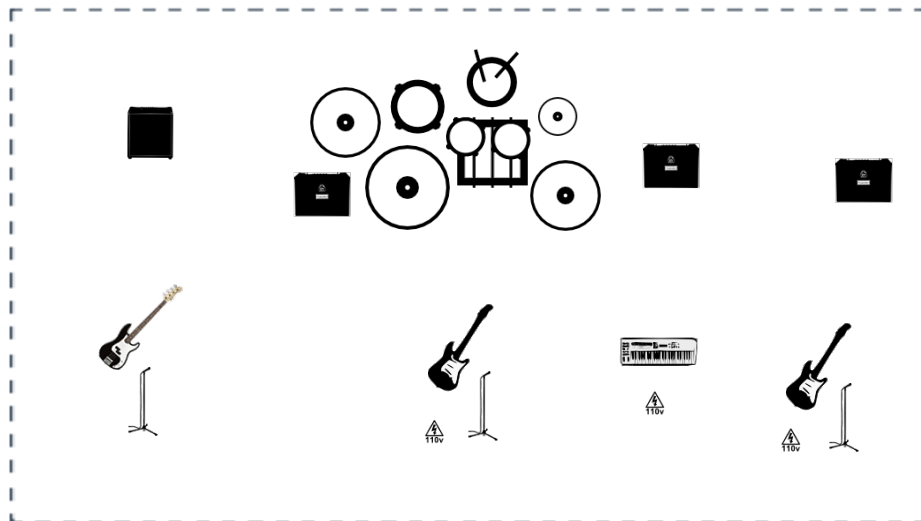

Model Rockets

Scenario size: 25.00 x 20.00

Channels List

	Instrument	Microphone	Effects (optional)	Comments
1	Bass Drum	Shure Beta52		
2	Snare Drum	Shure SM57		
3	Hi-hat	Shure SM57		
4	Tom	Sennheiser E604		
5	Tom	Sennheiser E604		
6	Floor tom	Shure SM57		
7	Ride	AKG C414		
8	Crash	AKG C414		
9	Crash	AKG C414		
10	Amplifier (small)	Shure SM57		
11	Amplifier (Bass)	Shure Beta52		
12	Amplifier (small)	Shure SM57		
13	Amplifier (small)	Shure SM57		
14	Electric guitar	Shure SM57		
15	Electric guitar	Shure SM57		
16	Bass	DI - Línea		
17	Synth	DI - Línea		
18	Vocals	Shure SM58		
19	Vocals	Shure SM58		
20	Vocals	Shure SM58		